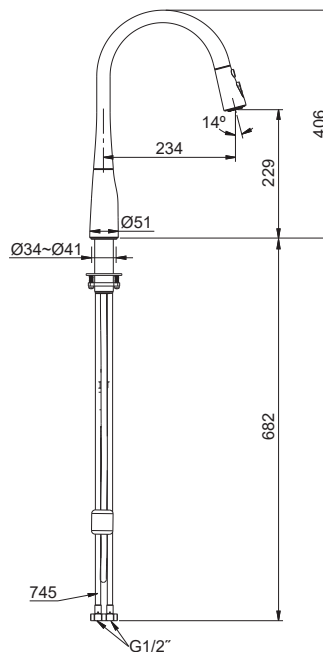

Product

- Simplicite Pull Down Kitchen Faucet

Kohler Code

596T-4E-**

Color Code - **
 CP - Polished Chrome
 VS - Vibrant Stainless
 BL - Matte Black

Features

- MasterClean™ spreadface featuring an easy-to-clean surface
- DockNetik® docking system on pulldown
- Kohler ProMotion® technology sprayhead
- Three-function pulldown sprayhead allowing to switch from Sweep Spray to Stream Spray and Pause function.
- High arch spout design with good clearance
- Ceramic disc valve
- Dual check valve configuration compliant to AS/NZS 3500.1
- Suitable for equal mains pressure
- Available in three color finishes
- WELS 5 star @ 6 L/m

Technical Details

Front View

Side View

Installation Notes:

- Maximum working pressure 500kPa. If it exceeds 500kPa, a pressure limiting valve must be fitted.
- The highest water and environment temperature is 60°C.
- The faucet contains two sets of check valves for backflow prevention. Do not remove them.
- All installations must comply with local plumbing codes and requirements of AS/NZS 3500, AS/NZS 6400 and the plumbing code of Australia (PCA).